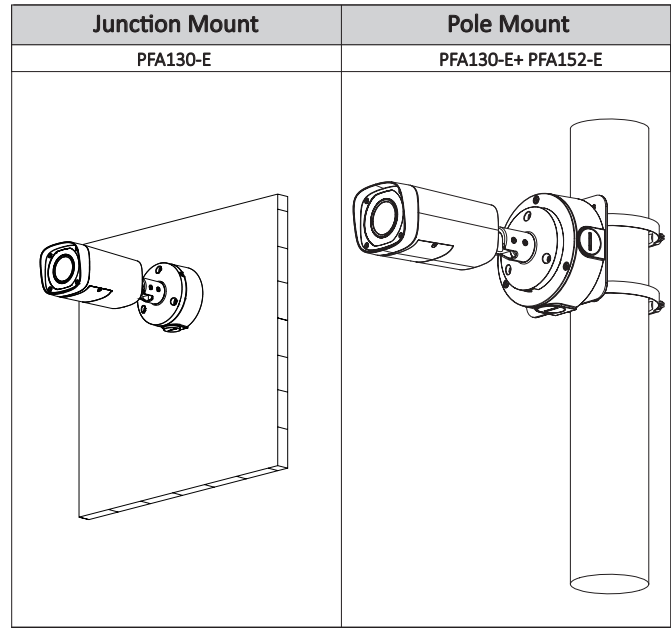

Construction

Casing	Metal
Dimensions	72mm×80mm×212.8mm (2.8" x 3.1" x 8.4")
Net Weight	0.685Kg (1.51lb)
Gross Weight	0.86Kg (1.90lb)

Ordering Information

Type	Part Number	Description
2MP camera	DH-IPC-HFW2231RP-ZS-IRE6	2MP WDR IR Bullet Network Camera, PAL
	DH-IPC-HFW2231RN-ZS-IRE6	2MP WDR IR Bullet Network Camera, NTSC
	IPC-HFW2231RP-ZS-IRE6	2MP WDR IR Bullet Network Camera, PAL
	IPC-HFW2231RN-ZS-IRE6	2MP WDR IR Bullet Network Camera, NTSC
	DH-IPC-HFW2231RP-VFS-IRE6	2MP WDR IR Bullet Network Camera, PAL
	DH-IPC-HFW2231RN-VFS-IRE6	2MP WDR IR Bullet Network Camera, NTSC
	IPC-HFW2231RP-VFS-IRE6	2MP WDR IR Bullet Network Camera, PAL
	IPC-HFW2231RN-VFS-IRE6	2MP WDR IR Bullet Network Camera, NTSC
Accessories (optional)	PFA130-E	Junction box
	PFA152-E	Pole mount

Accessories

Optional:

PFA130-E
Junction Box

PFA152-E
Pole mount

Dimensions (mm/inch)